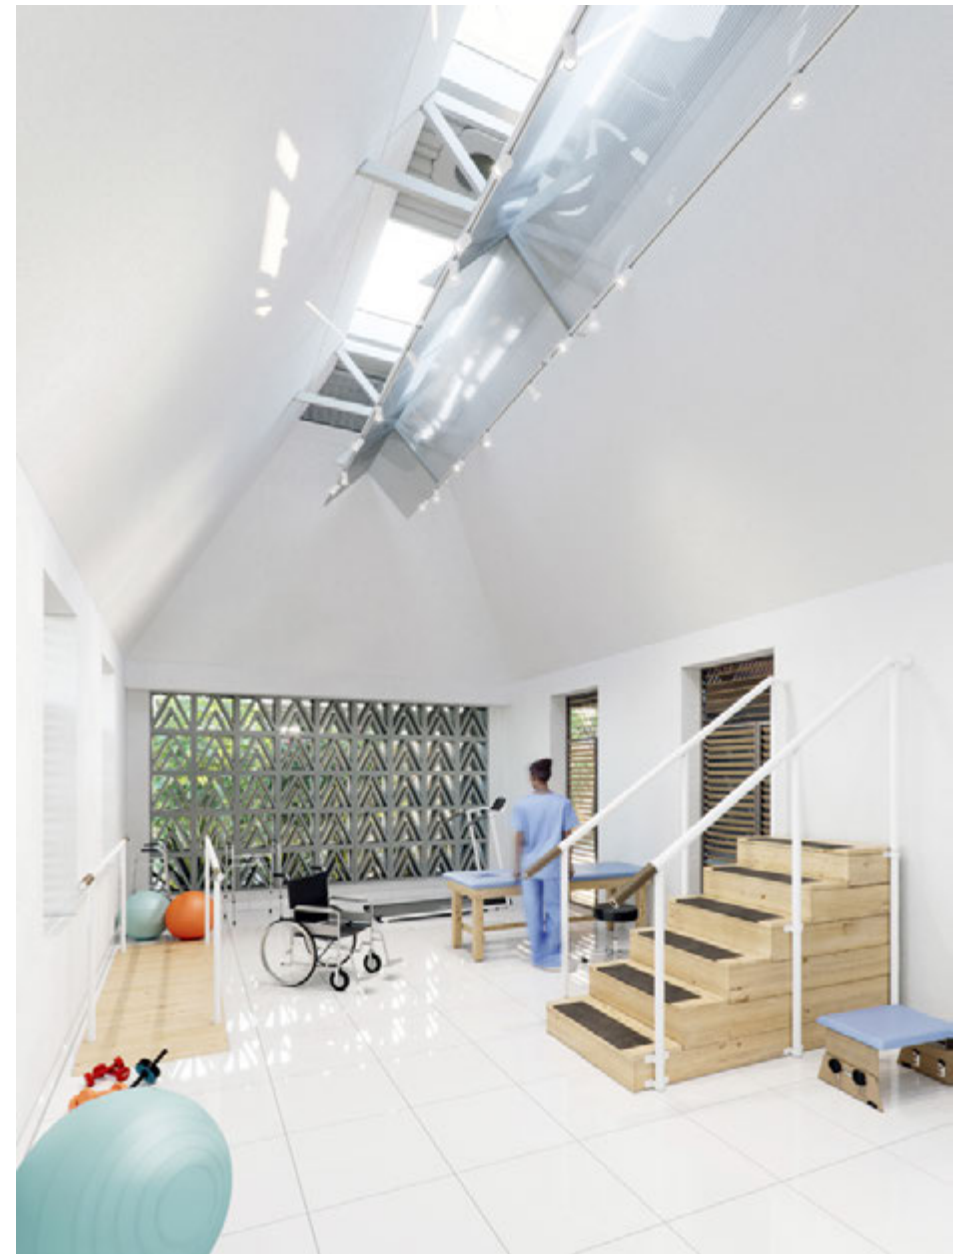

KALEIDOSKOPE

INTERIORS

Project:
Bethesda Medical

Designed By:
August Green

Location:
Cap Haitian, Haiti

AVATA
dimens

Project:
AD Studio

Designed By:
August Green