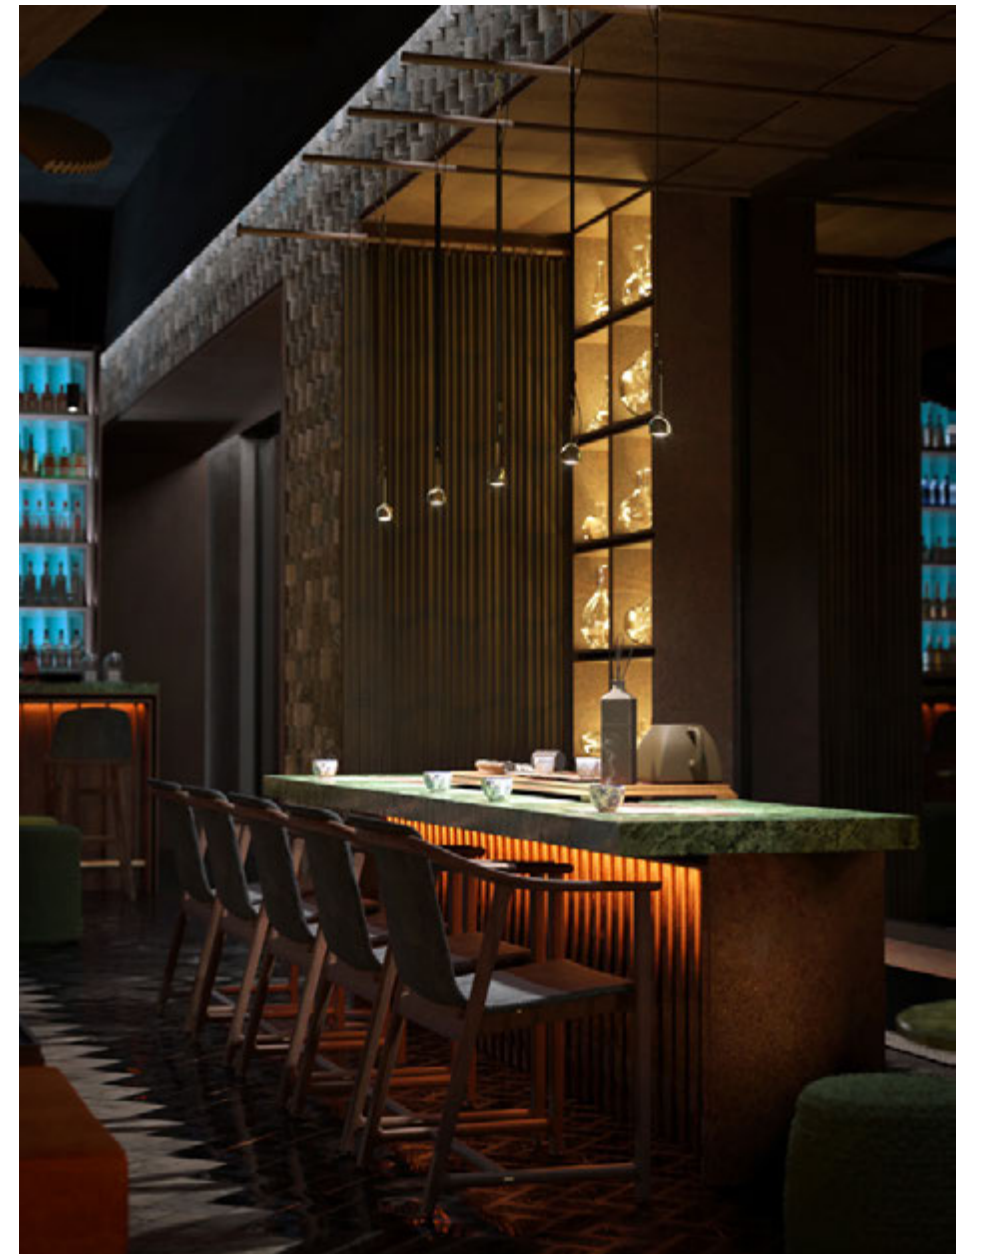

Project:
FLASK Tea House

Designed By:
August Green

Location:
Shanghai, CN