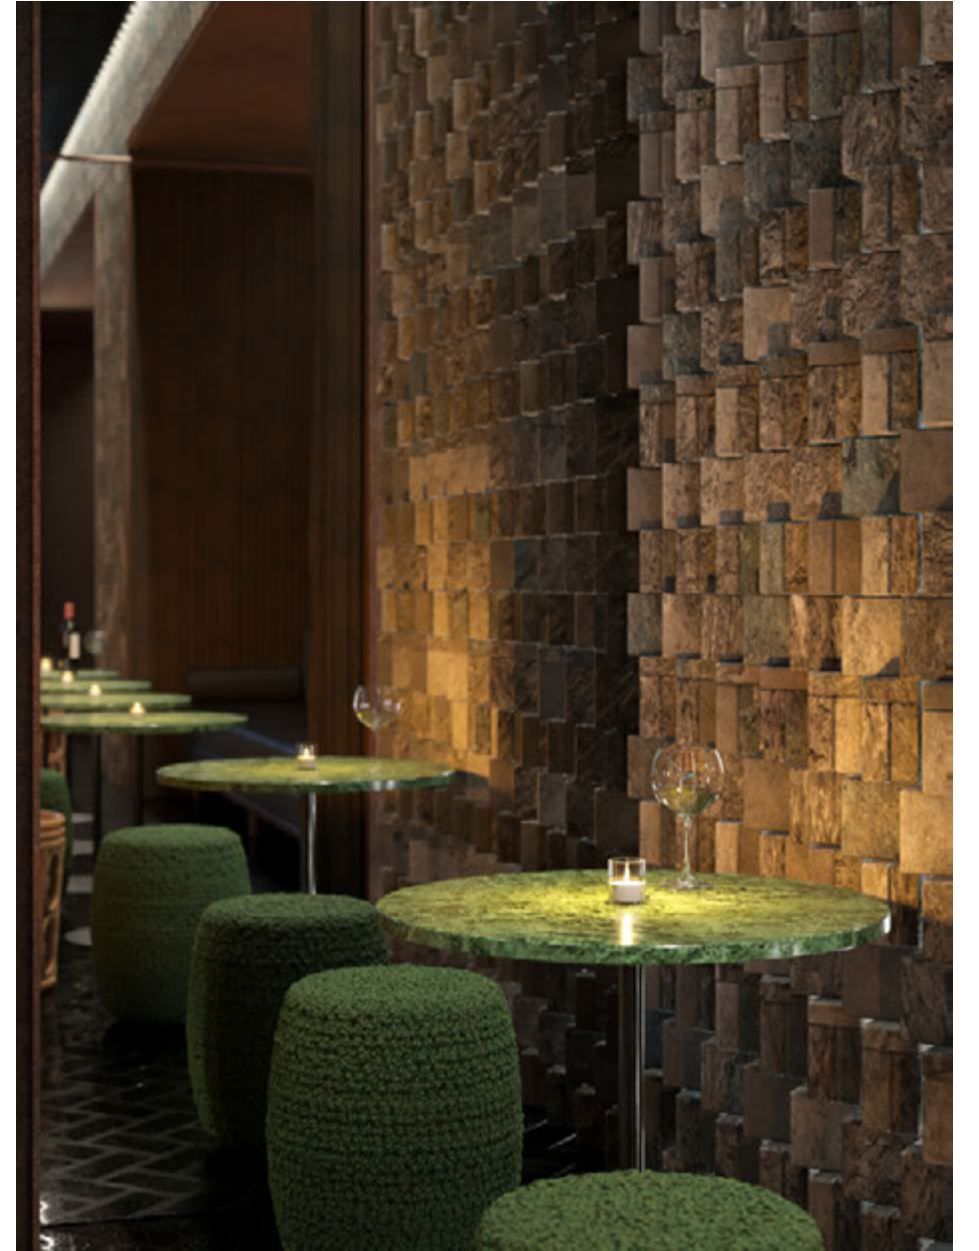

Location:
Shanghai, CN

Project:
FLASK Tea House

Designed By:
August Green

Location:
Shanghai, CN

Project:
Restaurant Concept

Designed By:
-

Location:
Shanghai, CN

Project:
M80 Wine Residence