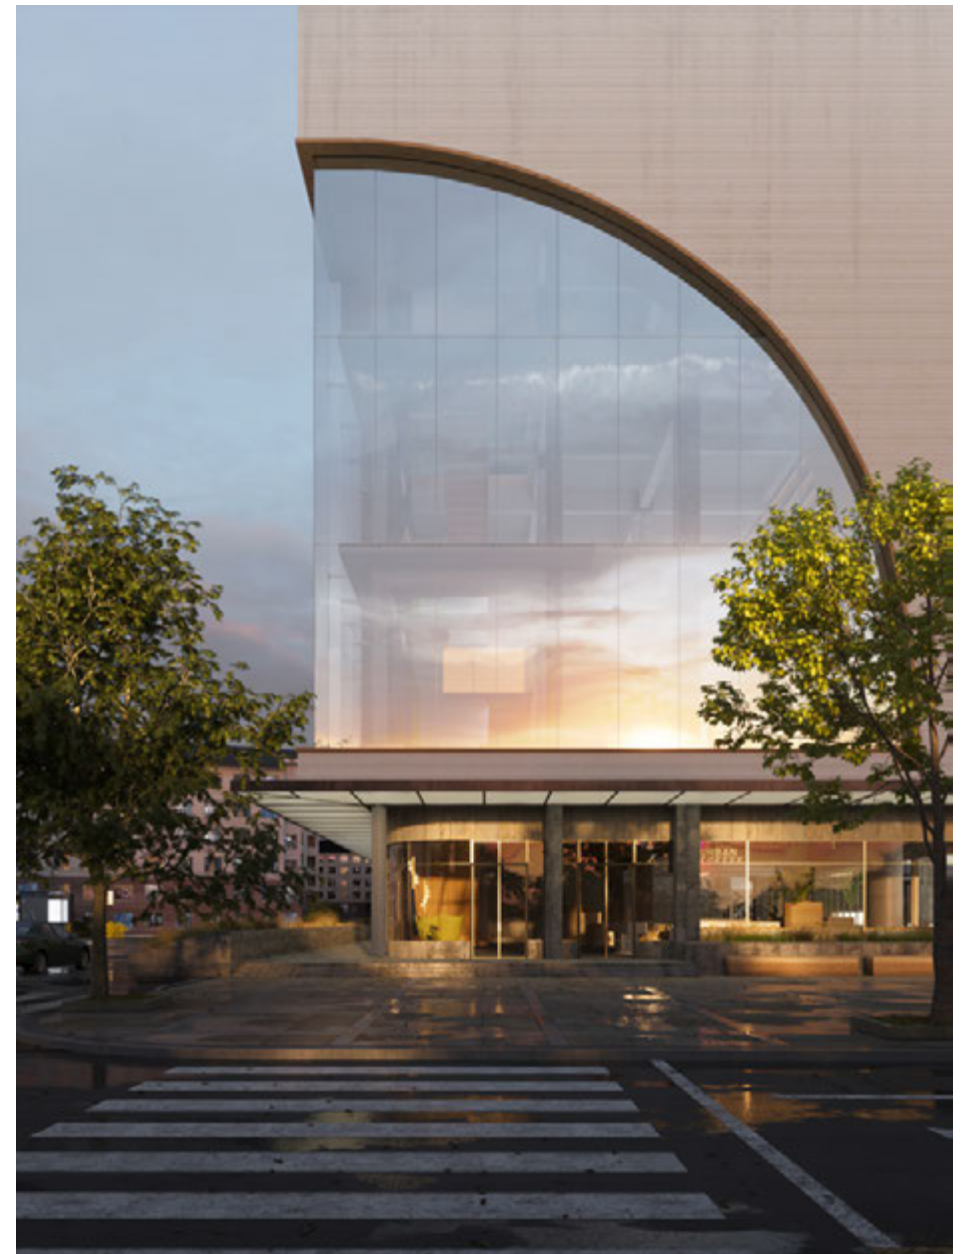

Location:
Cap Haitien, Haiti

Project:
Bethesda University

Designed By:
August Green

Location:
Cap Haitien, Haiti

Project:
Concept Project

Designed By:
A00

Location:
China

Project:
Concept Project