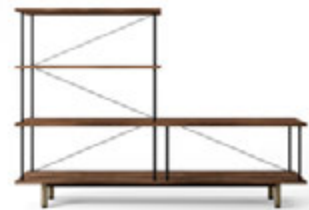

Designed By:
Neri & Hu

Project Left:
SHAKER CHAIR

Designed By:
Neri & Hu

Review Model Geometry & lighting

Review Model Materials

Final Render & Post Production

KITE Chairs by Nendo for Stellar Works

Blend Stools by Nendo for Stellar Works