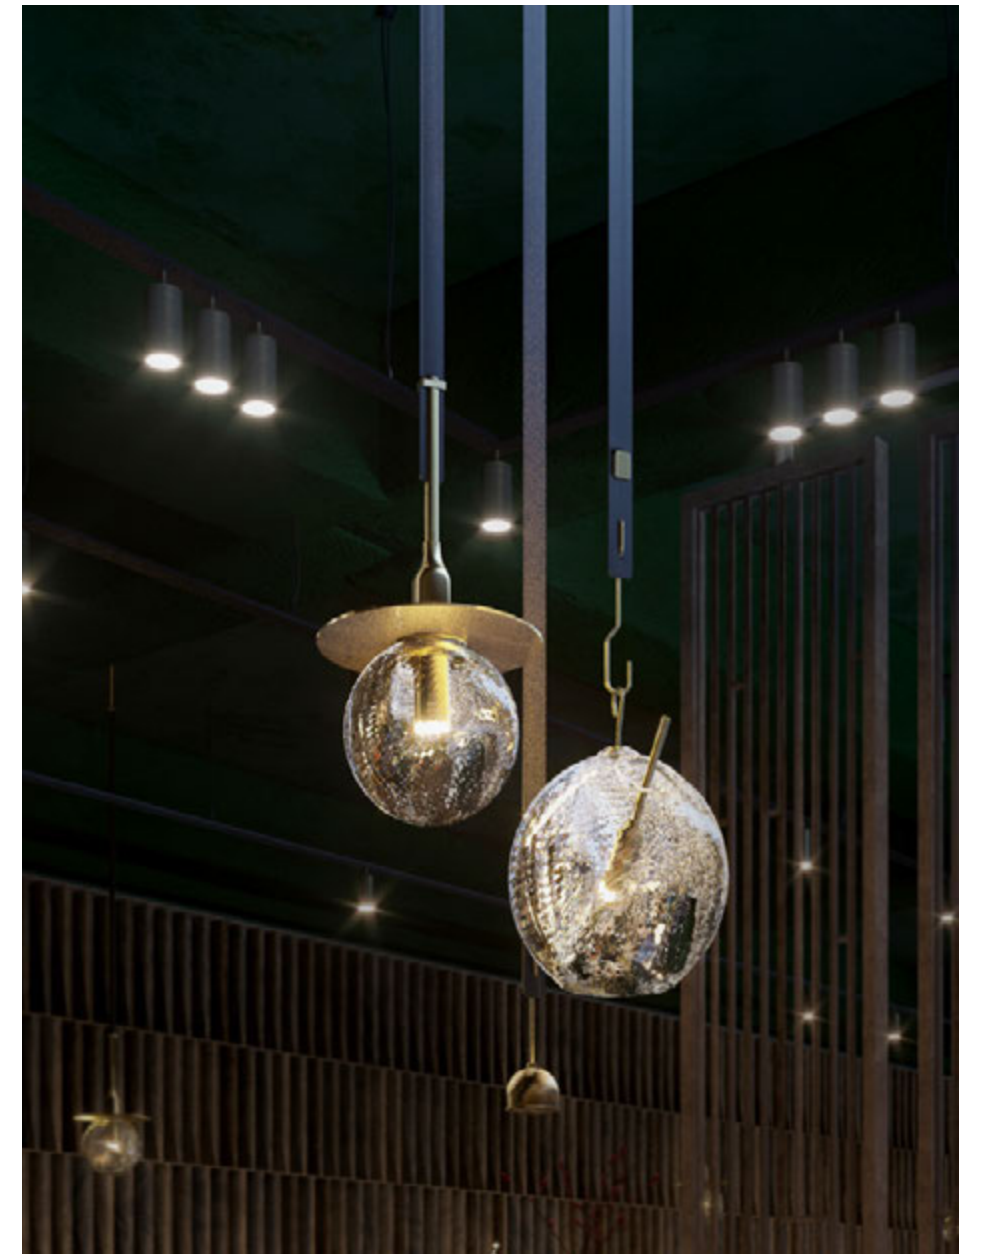

Location:
Shanghai, CN

Project:
FLASK Tea House

Designed By:
August Green

Location:
Shanghai, CN

Project:
Restaurant Concept

Designed By:
-

Location:
Shanghai, CN

Project:
M80 Wine Residence