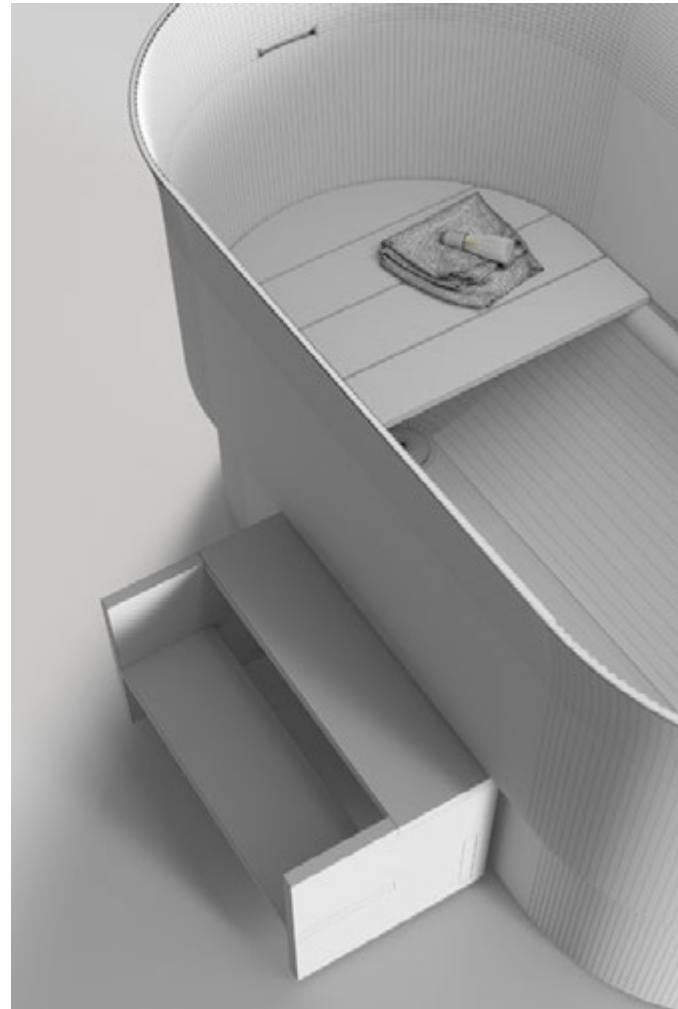

Kite Chair by Nendo for Stellar Works

Lighting by OEO for Stellar Works

Lighting by OEO for Stellar Works

Receive Drawings

Model Geometry

Material Application

Final Post Production

OUR RENDER PROCESS