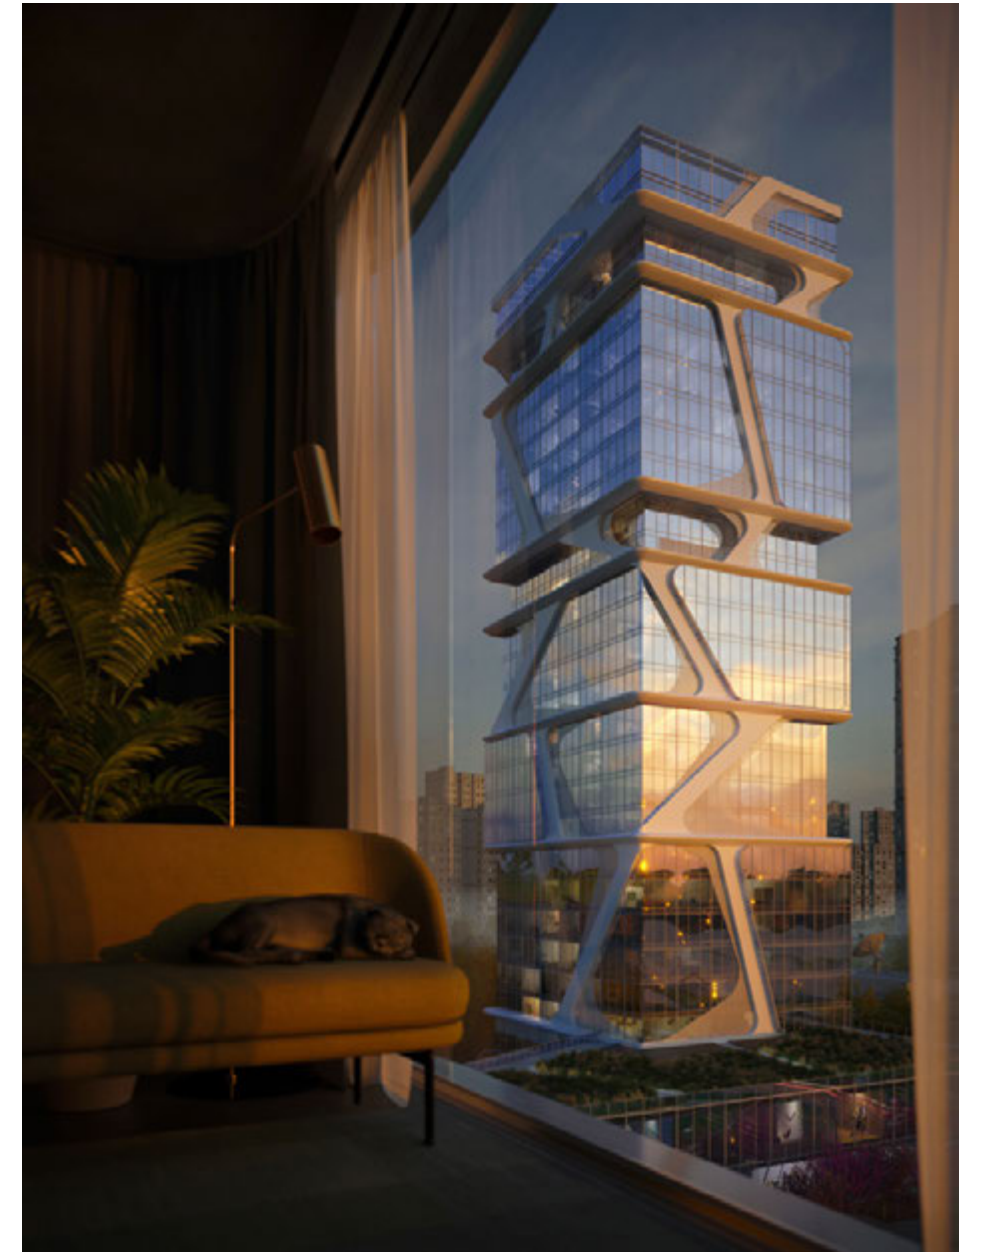

Project Left & Right:
Competition

Designed By:
DFA Design Group

Location:
China