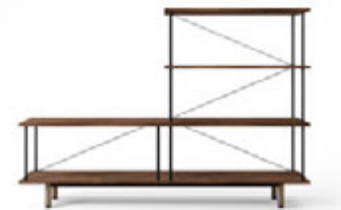

Designed By:
Neri & Hu

Project Left:
SHAKER CHAIR

Designed By:
Neri & Hu

Review Model Geometry & lighting

Review Model Materials

Final Render & Post Production

KITE Chairs by Nendo for Stellar Works

Blend Stools by Nendo for Stellar Works