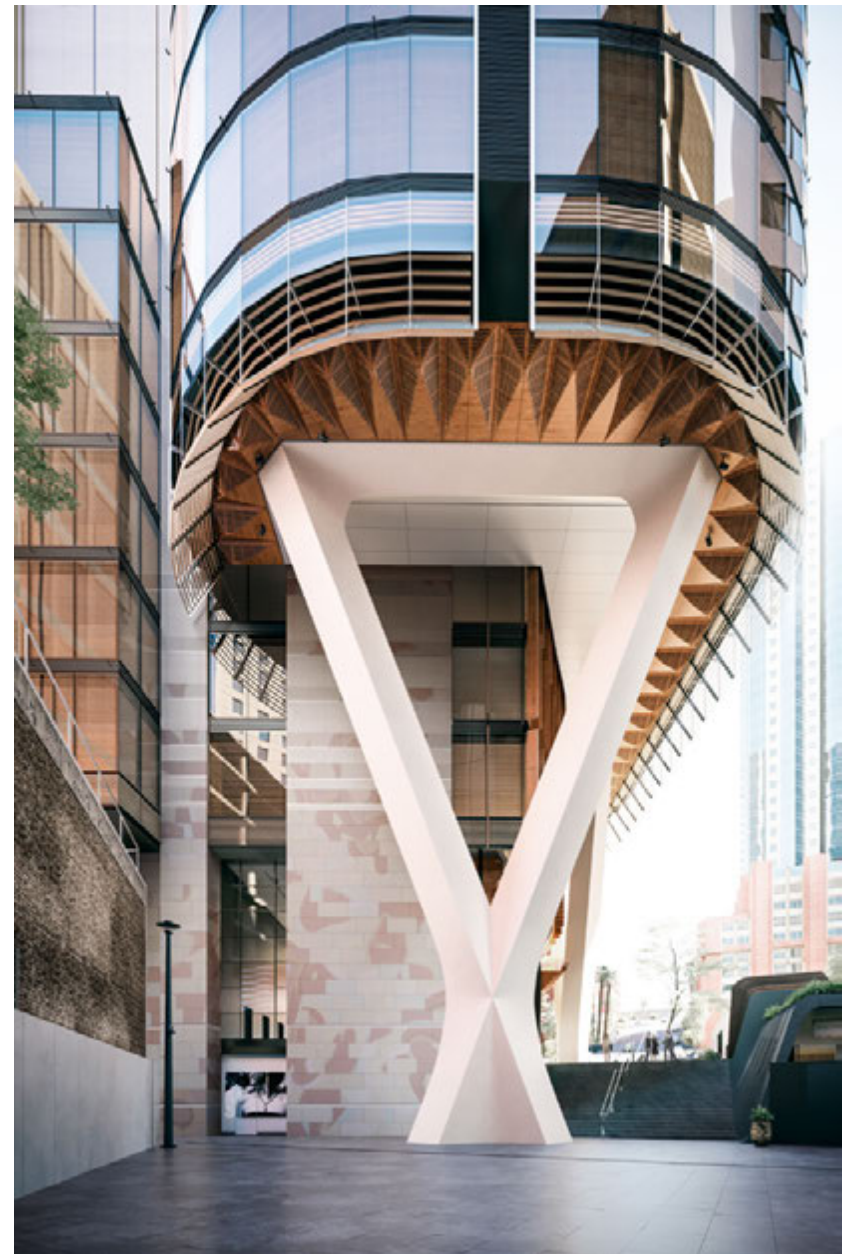

Project Above:
The Stack Chair
Designed By:
Neri & Hu
Location:
Shanghai, CN

KALEIDOSKOPE

EXTERIORS

Project Left:
The Maersk Tower

Designed By:
C.F. Møller

Location:
København N, DK

Project Left & Right:
Competition

Designed By:
DFA Design Group

Location:
China

Project Lead:
EY Tower

Designed By:
fjmt

Location:
Sydney, Australia

IJANC URGENCE
EMERGENCY ENTRANCE

Byevenue
Welcome

BETHESDA
Centre Medical de Laurent
Hôpital