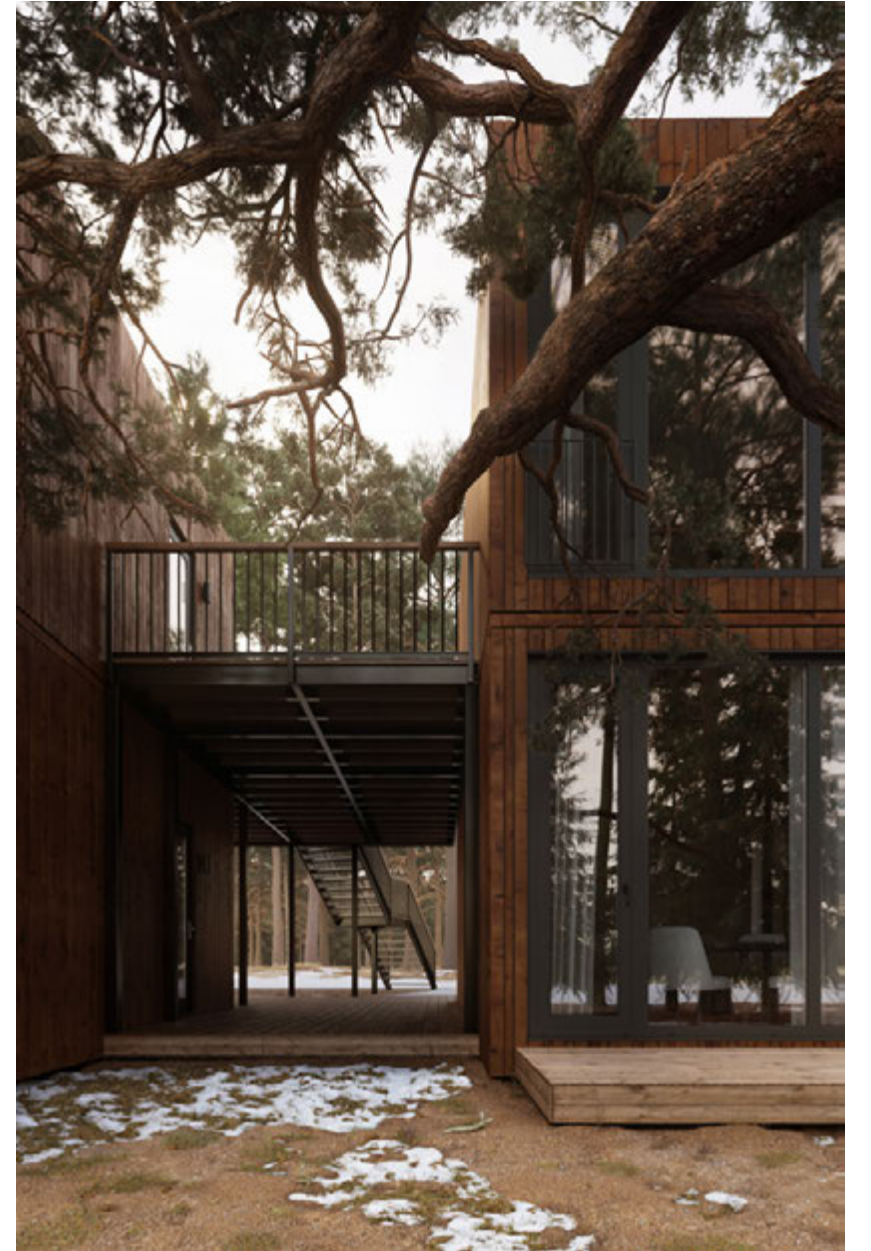

Project Right:
Tochka Na Karte Hotel

Designed By:
Rhizome

Location:
Leningrad Oblast,
Russia