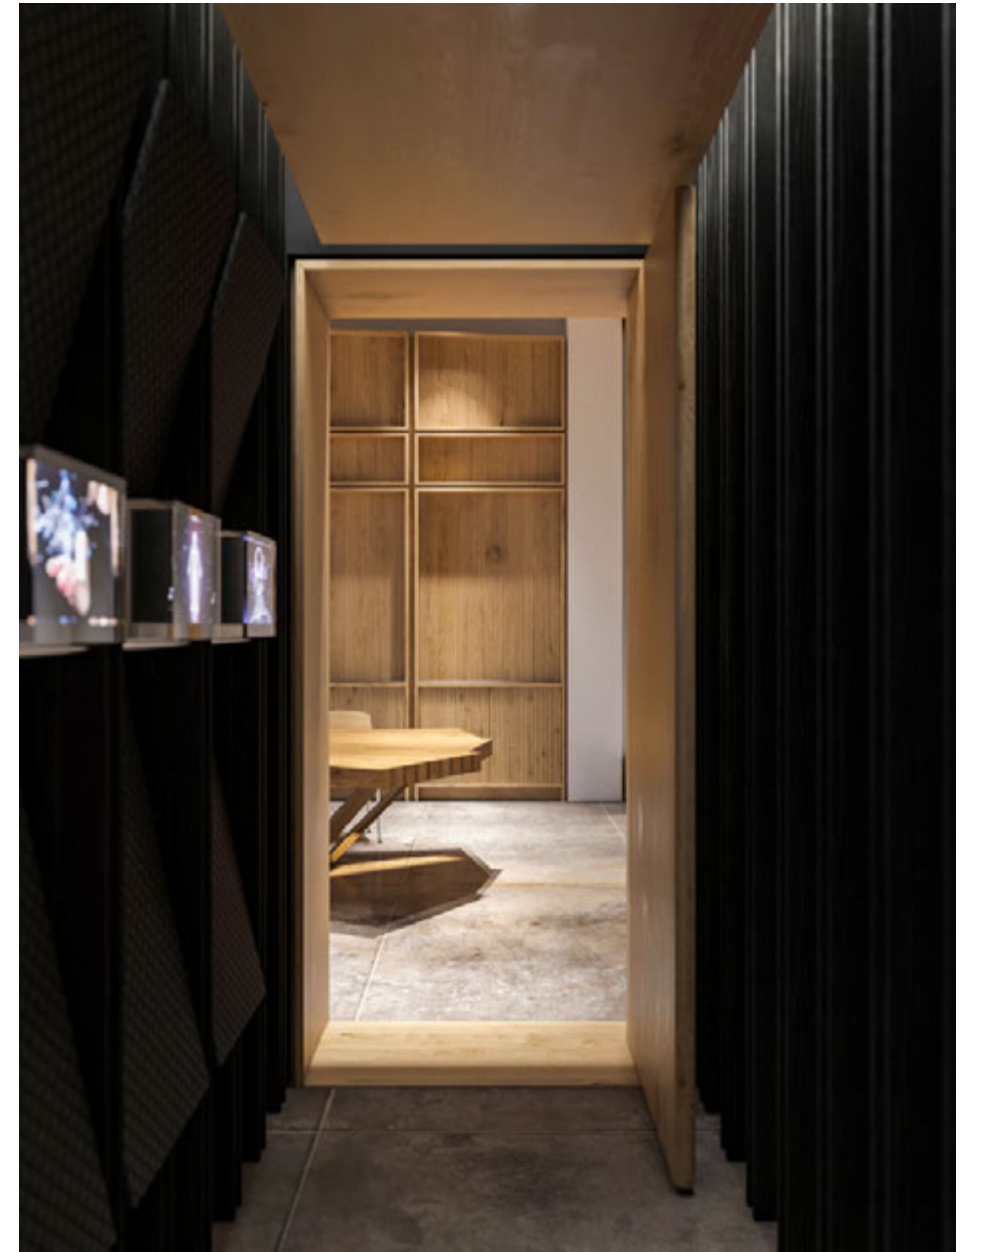

AVATA
dimens

Project:
AD Studio

Designed By:
August Green

Location:
Washington D.C.